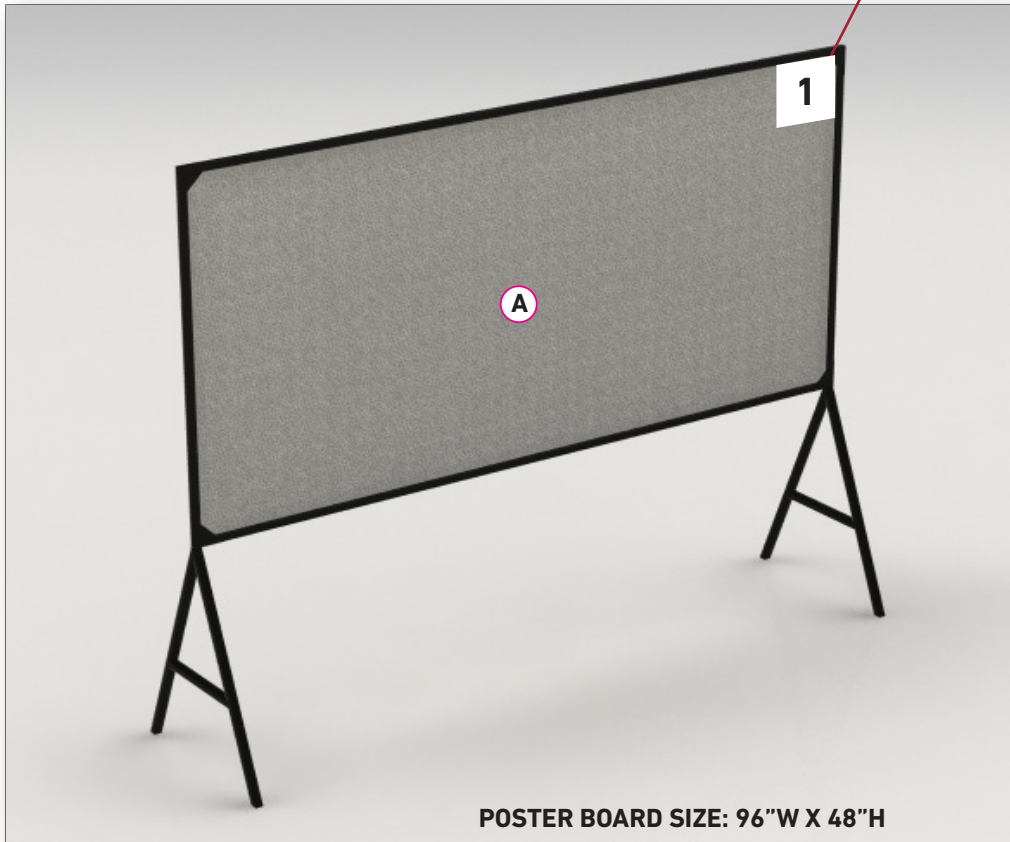

POSTER BOARD

4" x 4" Space for Numbers

Panel A Usable Space: 92"W x 44"H

Poster boards are 4ft high x 8ft wide (1.2m high x 2.4m wide) less a 2in (5cm) frame on all four sides. The surface is **fabric-covered fiberboard** contained in a 2in (5cm) wide aluminum frame and firmly supported on "A frame" legs. The display stands approximately 7ft (2.1m) high.