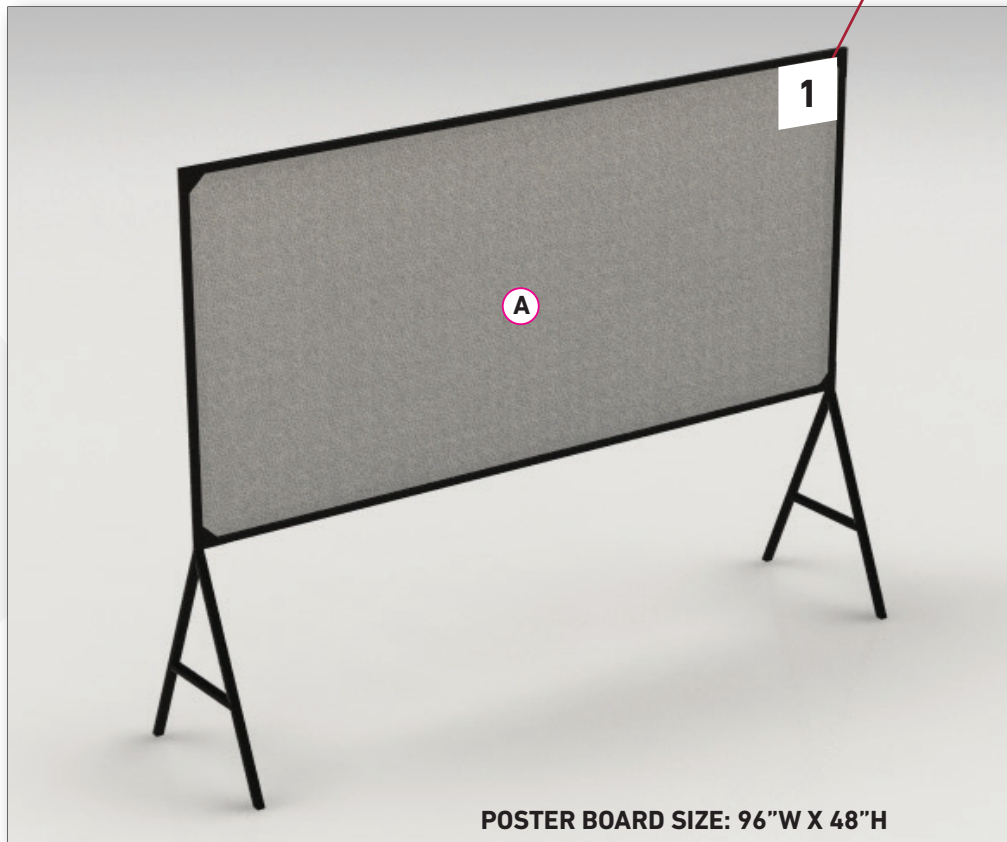

POSTER BOARD

4" x 4" Space for Numbers

Panel A Usable Space: 92"W x 44"H

Poster boards are 4ft high x 8ft wide (1.2m high x 2.4m wide) less a 2in (5cm) frame on all four sides. The surface is **fabric-covered fiberboard** contained in a 2in (5cm) wide aluminum frame and firmly supported on "A frame" legs. The display stands approximately 7ft (2.1m) high.