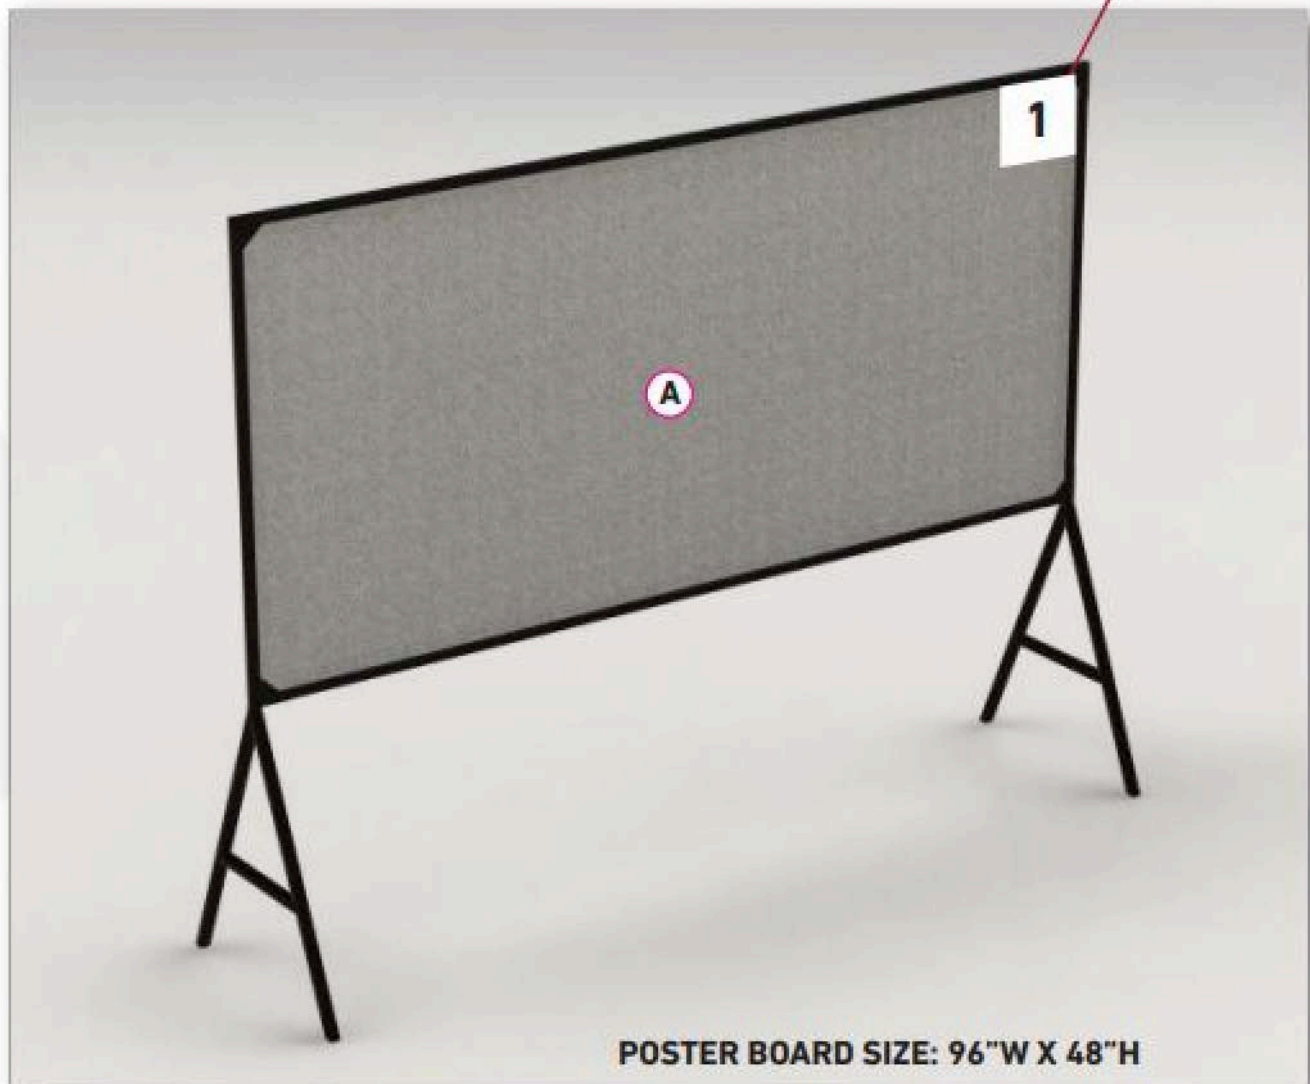

# POSTER BOARD

4" x 4" Space for Numbers

**Panel A Usable Space: 92"W x 44"H**

Poster boards are 4ft high x 8ft wide (1.2m x 2.4m wide) less a 2in (5cm) frame on all four sides.

The surface is fabric-covered fiberboard contained in a 2in (5cm) wide aluminum frame and firmly supported on a "A frame" legs. The display stands approximately 7ft (2.1m) high.