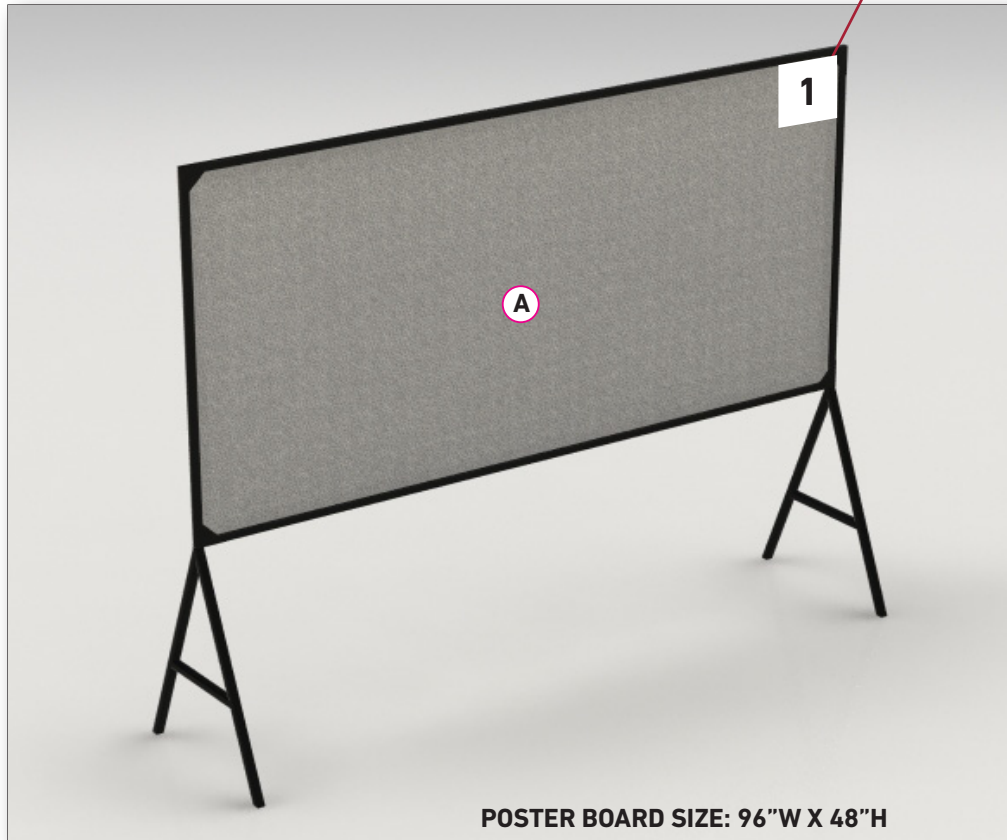

EDUCAUSE

ANNUAL CONFERENCE 2017

The best thinking in higher education IT

POSTER BOARD

4" x 4" Space for Numbers

Panel A Usable Space: 92"W x 44"H

Poster boards are 4ft high x 8ft wide (1.2m high x 2.4m wide) less a 2in (5cm) frame on all four sides. The surface is **fabric-covered** fiberboard contained in a 2in (5cm) wide aluminum frame and firmly supported on "A frame" legs. The display stands approximately 7ft (2.1m) high.